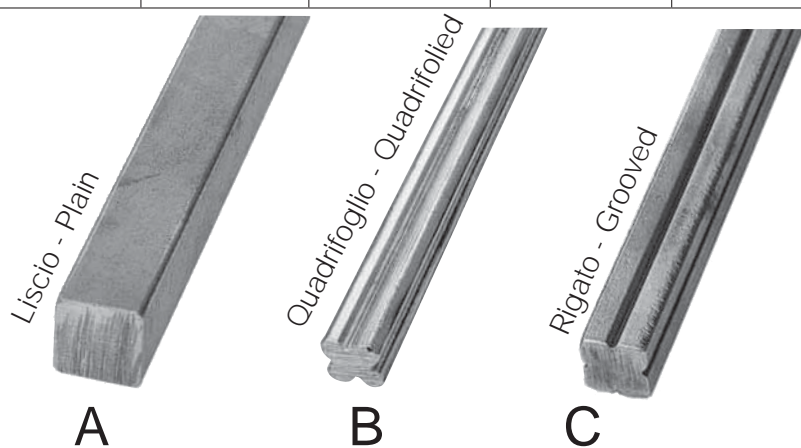

Art. GD236/1
14 x 8 mm
970 x 1000 mm

Art. GD222/2
14 x 8 mm
500 x 1000 mm

Art. GD105/1
14 x 8 mm
275 x 1000 mm

TORCIGLIONI A DOPPIA ATTORCIGLIATURA DOUBLE TWISTED PICKETS

	Sezione Cross section	∅ 12 mm	∅ 14 mm	∅ 16 mm
∅ A	H 900 mm	Art. GD106/1	Art. GD106/2	Art. GD106/3
	H 1000 mm	Art. GD106/4	Art. GD106/5	Art. GD106/6
	H 1200 mm	Art. GD106/7	Art. GD106/8	Art. GD106/9
⊗ B	H 900 mm	Art. GD106/10	Art. GD106/11	Art. GD106/12
	H 1000 mm	Art. GD106/13	Art. GD106/14	Art. GD106/15
	H 1200 mm	Art. GD106/16	Art. GD106/17	Art. GD106/18
⊗ C	H 900 mm	Art. GD106/19	Art. GD106/20	Art. GD106/21
	H 1000 mm	Art. GD106/22	Art. GD106/23	Art. GD106/24
	H 1200 mm	Art. GD106/25	Art. GD106/26	Art. GD106/27