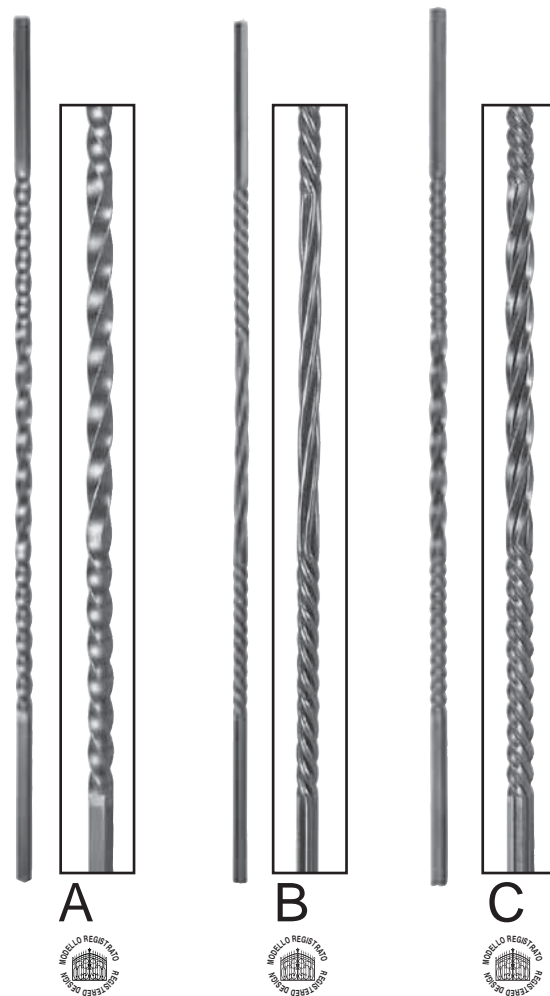

Art. GD236/1
14 x 8 mm
970 x 1000 mm

Art. GD222/2
14 x 8 mm
500 x 1000 mm

Art. GD105/1
14 x 8 mm
275 x 1000 mm

TORCIGLIONI A DOPPIA ATTORCIGLIATURA DOUBLE TWISTED PICKETS

	Sezione Cross section	∅ 12 mm	∅ 14 mm	∅ 16 mm
∅ A	H 900 mm	Art. GD106/1	Art. GD106/2	Art. GD106/3
	H 1000 mm	Art. GD106/4	Art. GD106/5	Art. GD106/6
	H 1200 mm	Art. GD106/7	Art. GD106/8	Art. GD106/9
⊗ B	H 900 mm	Art. GD106/10	Art. GD106/11	Art. GD106/12
	H 1000 mm	Art. GD106/13	Art. GD106/14	Art. GD106/15
	H 1200 mm	Art. GD106/16	Art. GD106/17	Art. GD106/18
⊗ C	H 900 mm	Art. GD106/19	Art. GD106/20	Art. GD106/21
	H 1000 mm	Art. GD106/22	Art. GD106/23	Art. GD106/24
	H 1200 mm	Art. GD106/25	Art. GD106/26	Art. GD106/27